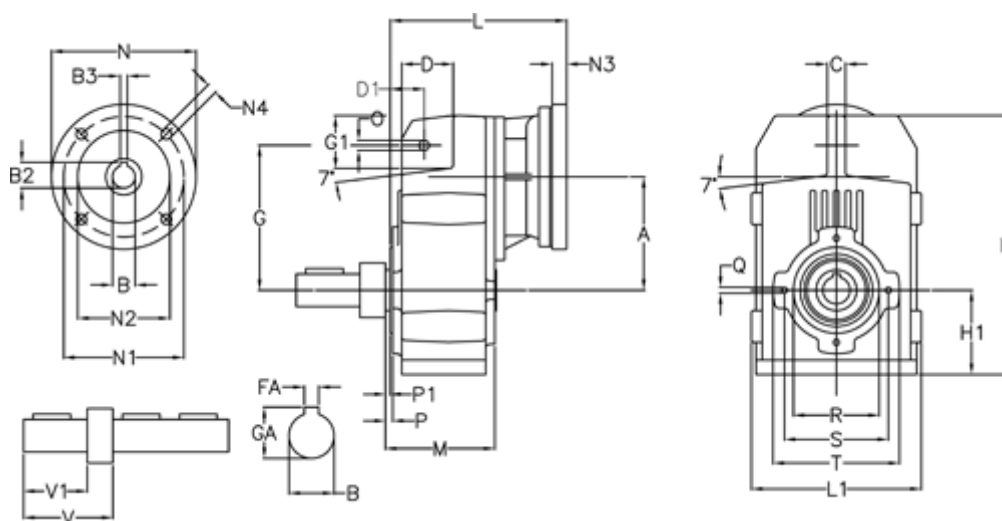

Article number: 29560206911225  
 Description: Shaft mounted gear  
 A202R-69,1-P71B5

## Measures

A = 125.00	FA = 8	M = 120.0	Q = M8x15
B = 30	G = 160	N = 160	R = 95
B1 = 14	G1 = 58.0	N1 = 130	S = 115
B2 = 16.3	GA = 33.0	N2 = 110	T = 140
B3 = 5	H = 286.0	N4 = M8x16	V = 96.0
C = 20	H1 = 92.5	O = 11	V1 = 60
D = 57.0	L = 197.5	P = 5.0	
D1 = 40.0	L1 = 188	P1 = 3.0	